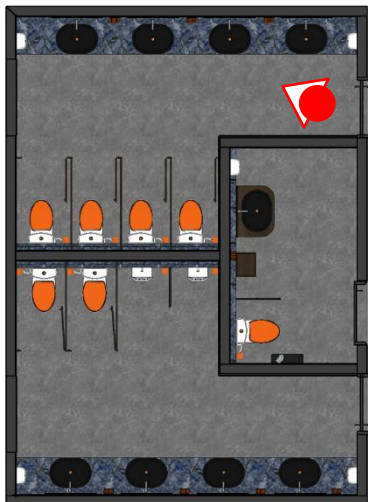

Restaurant	: 219,09	m2
Public Toilet	: 44,26	m2
	263,35	m2

LEGEND

1. Restaurant (Serattan Bambo)
2. Public Toilet

SERATTAN BAMBO

AREA

Restaurant : 219,09 m2

LEGEND

- 1. Dining Area
- 2. Bar Area
- 3. Instagramable / Photo spot

SERATTAN BAMBO

AREA

Public Toilet : 44,26 m2

LEGEND

- 1. Women's Toilet
- 2. Men's Toilet
- 3. Disabled Toilet

SERATTAN BAMBO

SERATTAN BAMBO

ELEVATION A PUBLIC TOILET
scale 1:35

ELEVATION B PUBLIC TOILET
scale 1:35

SERATTAN BAMBO

DINNING AREA

SERATTAN BAMBO

DINNING AREA

SERATTAN BAMBO

DINNING AREA

SERATTAN BAMBO

BAR AREA

SERATTAN BAMBO

WOMEN'S TOILET

SERATTAN BAMBO

WOMEN'S TOILET

SERATTAN BAMBO

MEN'S TOILET

SERATTAN BAMBO