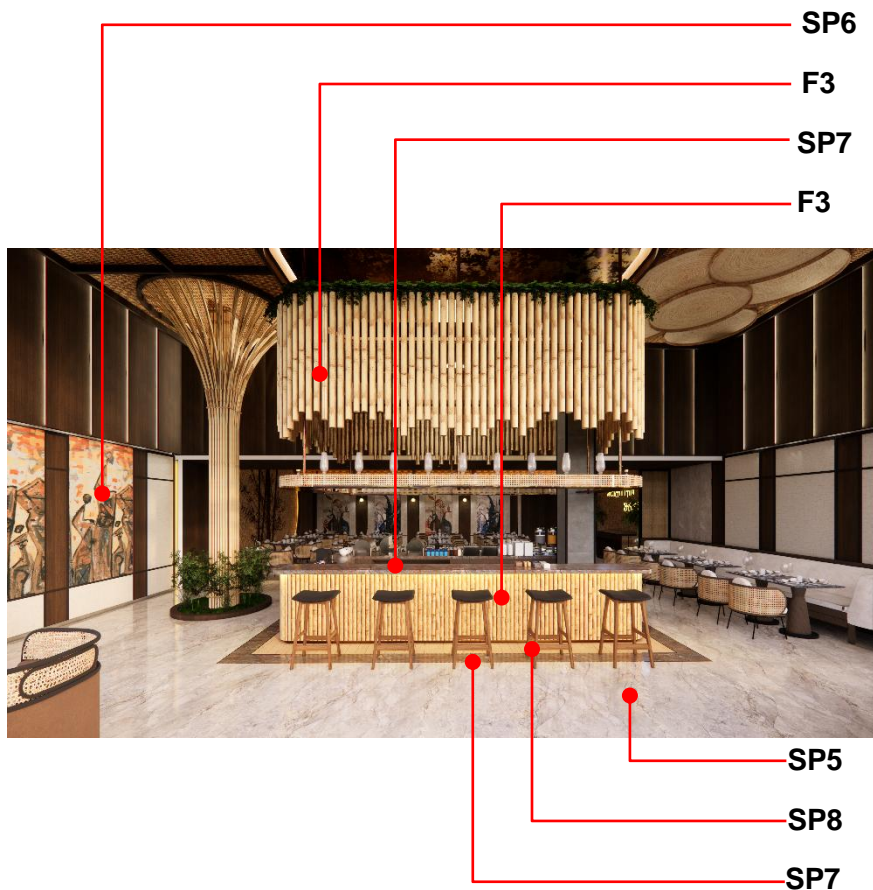

SERATTAN BAMBO

Material

LEGEND

Product by Sunpower

- SP1 = Bakau I
- SP2 = Bakau II
- SP3 = Lemurian Blue
- SP4 = Versalys Griss
- SP5 = Tourmaline Silver
- SP6 = Ibu dan anak
- SP7 = Tangerang Bruno
- SP8 = Acerra Autumn
- SP9 = Ostra Oscuro
- SP10 = Cardoso Nero
- SP11 = Thala Grey

LEGEND

Product by Germany Brilliant

- GB1 = Kran Westafel - GBV8104A
- GB2 = Westafel Body - GBVSTW03-B
- GB3 = Closet - GBC-TS005
- GB4 = Jetwasher - GBS3IV
- GB5 = Fulldrain - VR01OR
- GB6 = Urinoir - GBU WA33
- GB7 = Tissue Holder - GBY50311-GM
- GB8 = Hand Disabled - GBRS09-BP
- GB9 = Soap Dispanser - VRSD02-OR

LEGEND

- F1 = Serabut Bambo
- F2 = Rattan
- F3 = Bambo