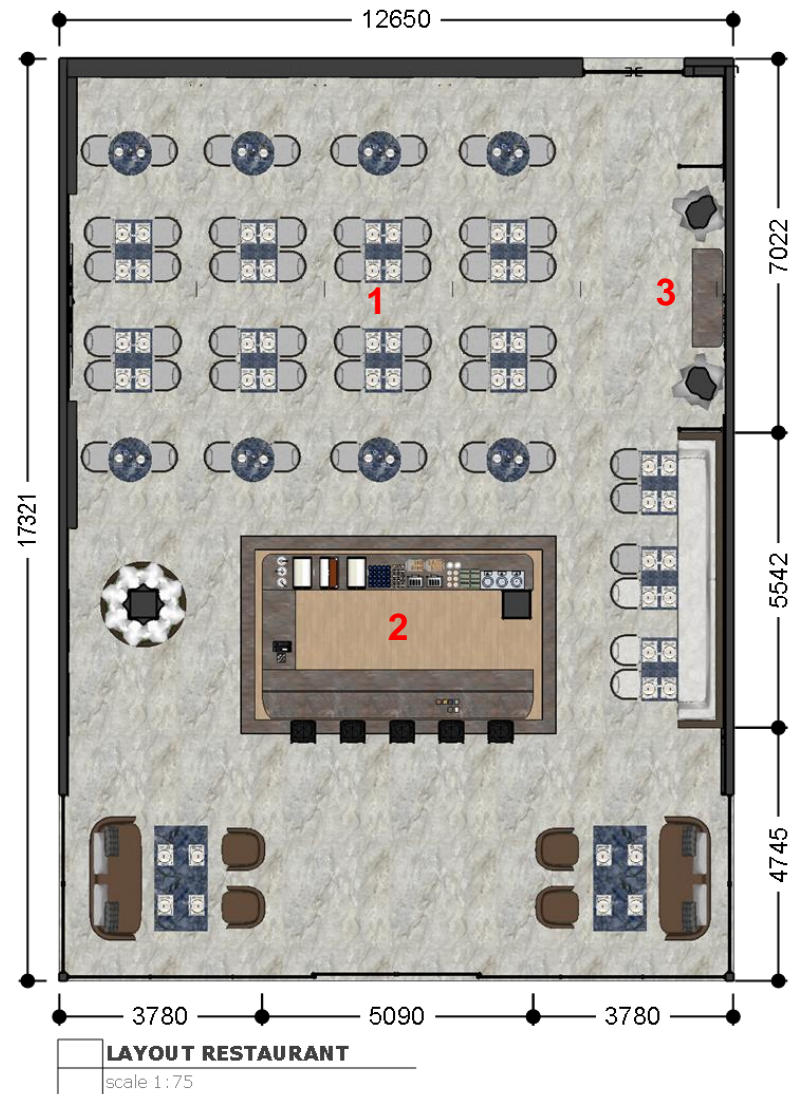

Restaurant	: 219,09	m2
Public Toilet	: 44,26	m2
	263,35	m2

LEGEND

1. Restaurant (Serattan Bambo)
2. Public Toilet

SERATTAN BAMBO

AREA

Restaurant : 219,09 m2

LEGEND

- 1. Dining Area
- 2. Bar Area
- 3. Instagramable / Photo spot

SERATTAN BAMBO

AREA

Public Toilet : 44,26 m2

LEGEND

- 1. Women's Toilet
- 2. Men's Toilet
- 3. Disabled Toilet

SERATTAN BAMBO

SERATTAN BAMBO

ELEVATION A PUBLIC TOILET
scale 1:35