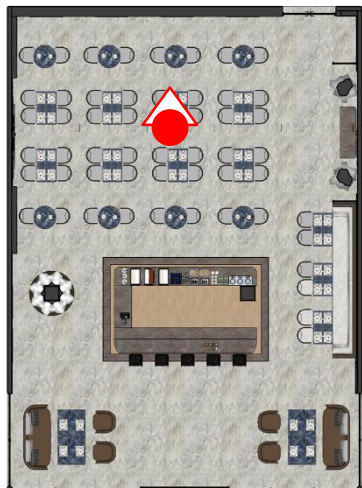

Restaurant	: 219,09	m2
Public Toilet	: 44,26	m2
	263,35	m2

LEGEND

1. Restaurant (Serattan Bambo)
2. Public Toilet

SERATTAN BAMBO

AREA

Restaurant : 219,09 m2

LEGEND

- 1. Dining Area
- 2. Bar Area
- 3. Instagramable / Photo spot

SERATTAN BAMBO

AREA

Public Toilet : 44,26 m2

LEGEND

- 1. Women's Toilet
- 2. Men's Toilet
- 3. Disabled Toilet

SERATTAN BAMBO

SERATTAN BAMBO

ELEVATION A PUBLIC TOILET
scale 1:35

ELEVATION B PUBLIC TOILET
scale 1:35

SERATTAN BAMBO

DINNING AREA

SERATTAN BAMBO

DINNING AREA

SERATTAN BAMBO

DINNING AREA

SERATTAN BAMBO

BAR AREA

SERATTAN BAMBO

WOMEN'S TOILET

SERATTAN BAMBO

WOMEN'S TOILET

SERATTAN BAMBO

MEN'S TOILET

SERATTAN BAMBO