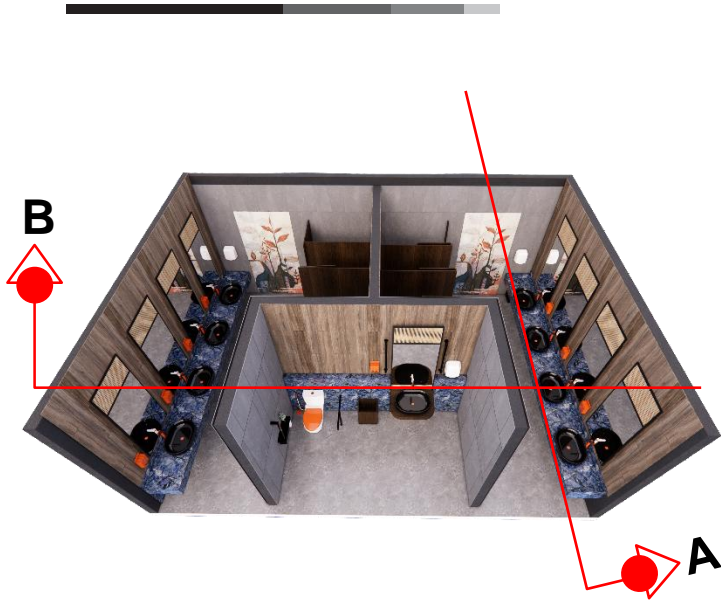

Restaurant	: 219,09	m2
Public Toilet	: 44,26	m2
	263,35	m2

LEGEND

1. Restaurant (Serattan Bambo)
2. Public Toilet

SERATTAN BAMBO

AREA

Restaurant : 219,09 m2

LEGEND

- 1. Dining Area
- 2. Bar Area
- 3. Instagramable / Photo spot

SERATTAN BAMBO

AREA

Public Toilet : 44,26 m2

LEGEND

- 1. Women's Toilet
- 2. Men's Toilet
- 3. Disabled Toilet

SERATTAN BAMBO

SERATTAN BAMBO

ELEVATION A PUBLIC TOILET
scale 1:35