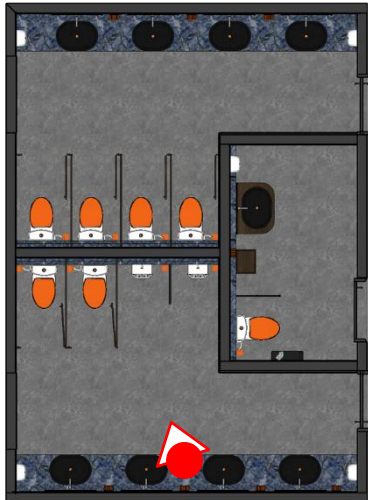

Restaurant	: 219,09	m2
Public Toilet	: 44,26	m2
	263,35	m2

LEGEND

1. Restaurant (Serattan Bambo)
2. Public Toilet

SERATTAN BAMBO

AREA

Restaurant : 219,09 m2

LEGEND

- 1. Dining Area
- 2. Bar Area
- 3. Instagramable / Photo spot

ELEVATION B PUBLIC TOILET
scale 1:35

SERATTAN BAMBO

DINNING AREA

SERATTAN BAMBO

DINNING AREA

SERATTAN BAMBO

DINNING AREA

SERATTAN BAMBO

BAR AREA

SERATTAN BAMBO

WOMEN'S TOILET

SERATTAN BAMBO

WOMEN'S TOILET

SERATTAN BAMBO

MEN'S TOILET

SERATTAN BAMBO