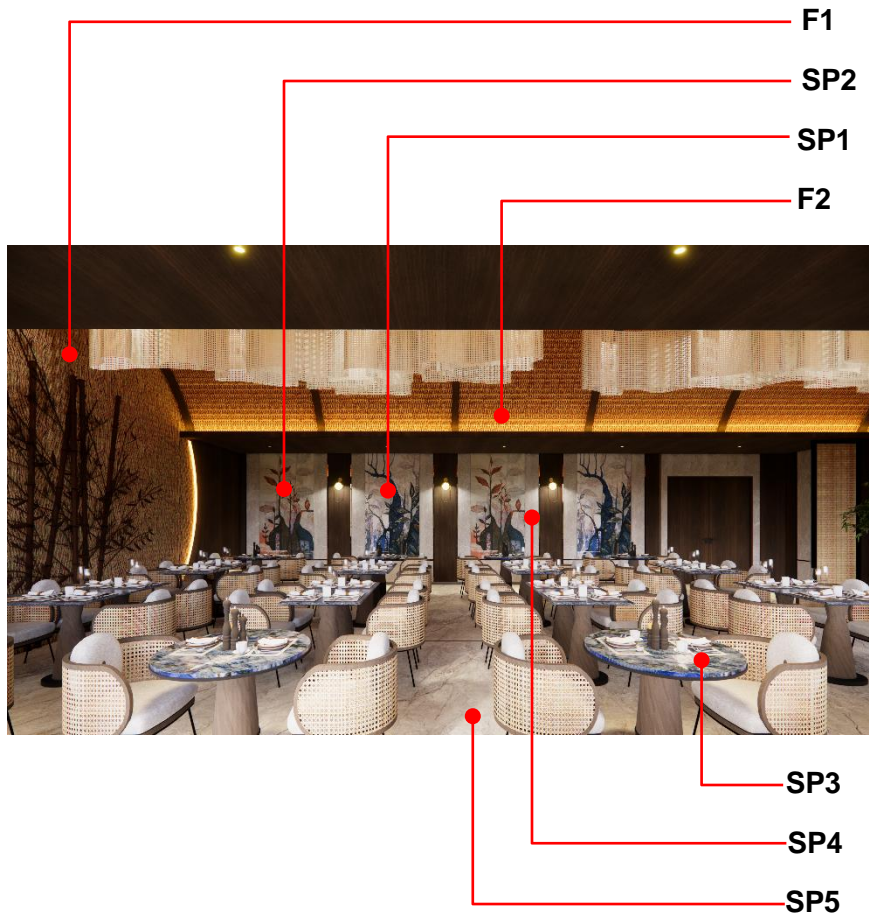

SERATTAN BAMBO

Material

F1

SP2

SP1

F2

SP3

SP4

SP5

LEGEND

Product by Sunpower

- SP1 = Bakau I
- SP2 = Bakau II
- SP3 = Lemurian Blue
- SP4 = Versalys Griss
- SP5 = Tourmaline Silver
- SP6 = Ibu dan anak
- SP7 = Tanger Bruno
- SP8 = Acerra Autumn
- SP9 = Ostra Oscuro
- SP10 = Cardoso Nero
- SP11 = Thala Grey

LEGEND

Product by Germany Brilliant

- GB1 = Kran Westafel - GBV8104A
- GB2 = Westafel Body - GBVSTW03-B
- GB3 = Closet - GBC-TS005
- GB4 = Jetwasher - GBS3IV
- GB5 = Fulldrain - VR01OR
- GB6 = Urinoir - GBU WA33
- GB7 = Tissue Holder - GBY50311-GM
- GB8 = Hand Disabled - GBRS09-BP
- GB9 = Soap Dispanser - VRSD02-OR

LEGEND

- F1 = Serabut Bambo
- F2 = Rattan
- F3 = Bambo