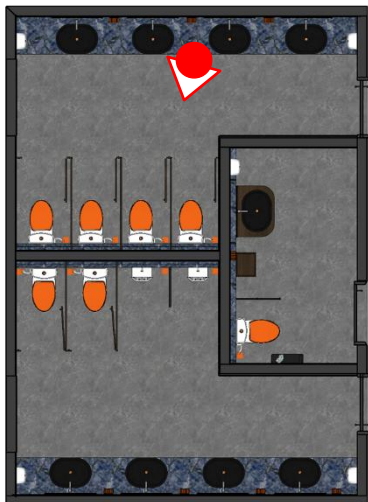

Restaurant	: 219,09	m2
Public Toilet	: 44,26	m2
	263,35	m2

LEGEND

1. Restaurant (Serattan Bambo)
2. Public Toilet

SERATTAN BAMBO

AREA

Restaurant : 219,09 m2

LEGEND

- 1. Dining Area
- 2. Bar Area
- 3. Instagramable / Photo spot

SERATTAN BAMBO

AREA

Public Toilet : 44,26 m2

LEGEND

- 1. Women's Toilet
- 2. Men's Toilet
- 3. Disabled Toilet

SERATTAN BAMBO

SERATTAN BAMBO

ELEVATION A PUBLIC TOILET
scale 1:35

ELEVATION B PUBLIC TOILET
scale 1:35

SERATTAN BAMBO

DINNING AREA

SERATTAN BAMBO

DINNING AREA

SERATTAN BAMBO

DINNING AREA

SERATTAN BAMBO

BAR AREA

SERATTAN BAMBO

WOMEN'S TOILET

SERATTAN BAMBO

WOMEN'S TOILET

SERATTAN BAMBO

MEN'S TOILET

SERATTAN BAMBO