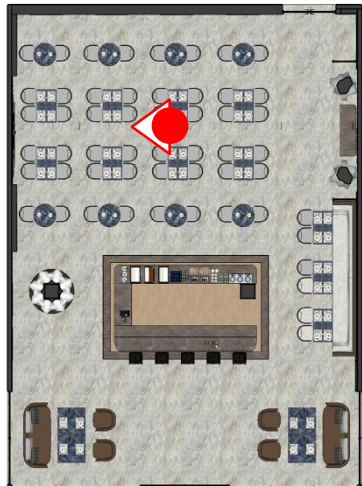

Restaurant	: 219,09	m2
Public Toilet	: 44,26	m2
	263,35	m2

LEGEND

1. Restaurant (Serattan Bambo)
2. Public Toilet

SERATTAN BAMBO

AREA

Restaurant : 219,09 m2

LEGEND

- 1. Dining Area
- 2. Bar Area
- 3. Instagramable / Photo spot

SERATTAN BAMBO

AREA

Public Toilet : 44,26 m2

LEGEND

- 1. Women's Toilet
- 2. Men's Toilet
- 3. Disabled Toilet

SERATTAN BAMBO

SERATTAN BAMBO

ELEVATION A PUBLIC TOILET
scale 1:35

ELEVATION B PUBLIC TOILET
scale 1:35

SERATTAN BAMBO

DINNING AREA

SERATTAN BAMBO

DINNING AREA

SERATTAN BAMBO

DINNING AREA

SERATTAN BAMBO

BAR AREA

SERATTAN BAMBO

WOMEN'S TOILET

SERATTAN BAMBO

WOMEN'S TOILET

SERATTAN BAMBO

MEN'S TOILET

SERATTAN BAMBO