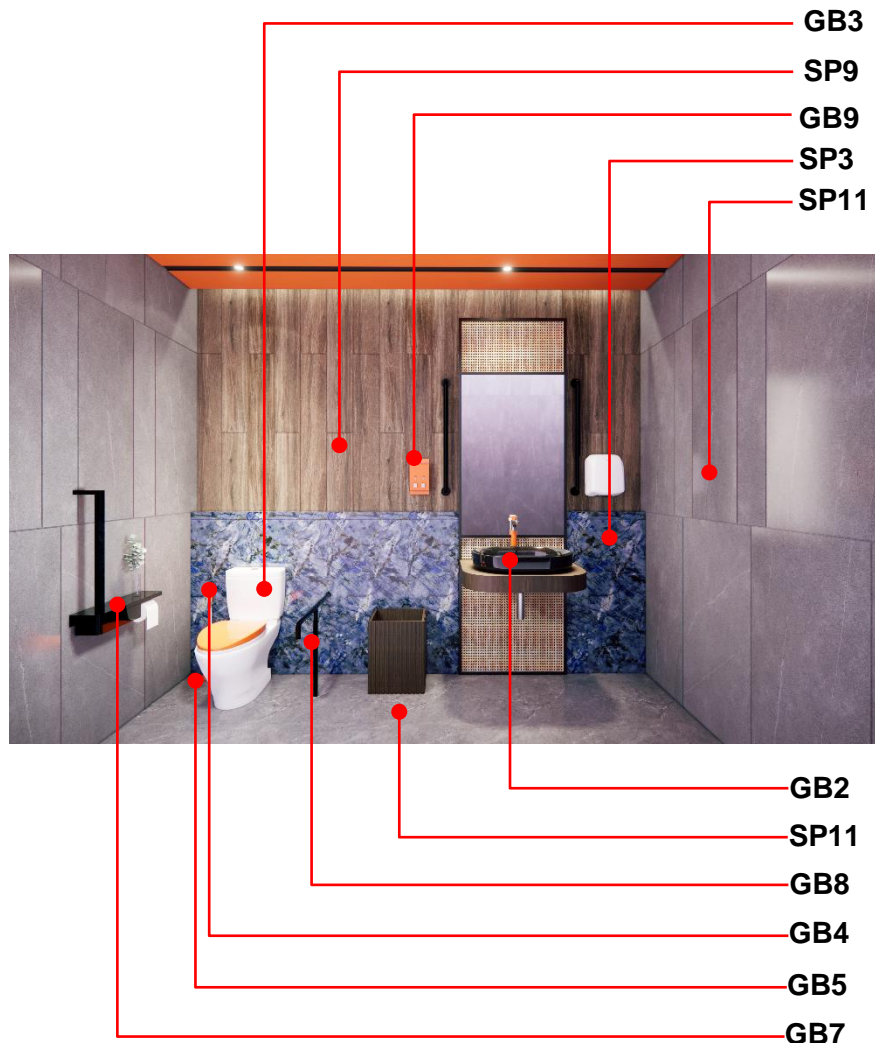

SERATTAN BAMBO

Material

- **GB3**
- **SP9**
- **GB9**
- **SP3**
- **SP11**

LEGEND

1. Product by Sunpower
2. SP1 = Bakau I
   - SP2 = Bakau II
   - SP3 = Lemurian Blue
   - SP4 = Versalys Griss
   - SP5 = Tourmaline Silver
   - SP6 = Ibu dan anak
   - SP7 = Tanger Bruno
   - SP8 = Acerra Autumn
   - SP9 = Ostra Oscuro
   - SP10 = Cardoso Nero
   - SP11 = Thala Grey

LEGEND

1. Product by Germany Brilliant
2. GB1 = Kran Westafel - GBV8104A
   - GB2 = Westafel Body - GBVSTW03-B
   - GB3 = Closet - GBC-TS005
   - GB4 = Jetwasher - GBS3IV
   - GB5 = Fulldrain - VR01OR
   - GB6 = Urinoir - GBU WA33
   - GB7 = Tissue Holder - GBY50311-GM
   - GB8 = Hand Disabled - GBRS09-BP
   - GB9 = Soap Dispanser - VRSD02-OR

LEGEND

- F1 = Serabut Bambo
- F2 = Rattan
- F3 = Bambo