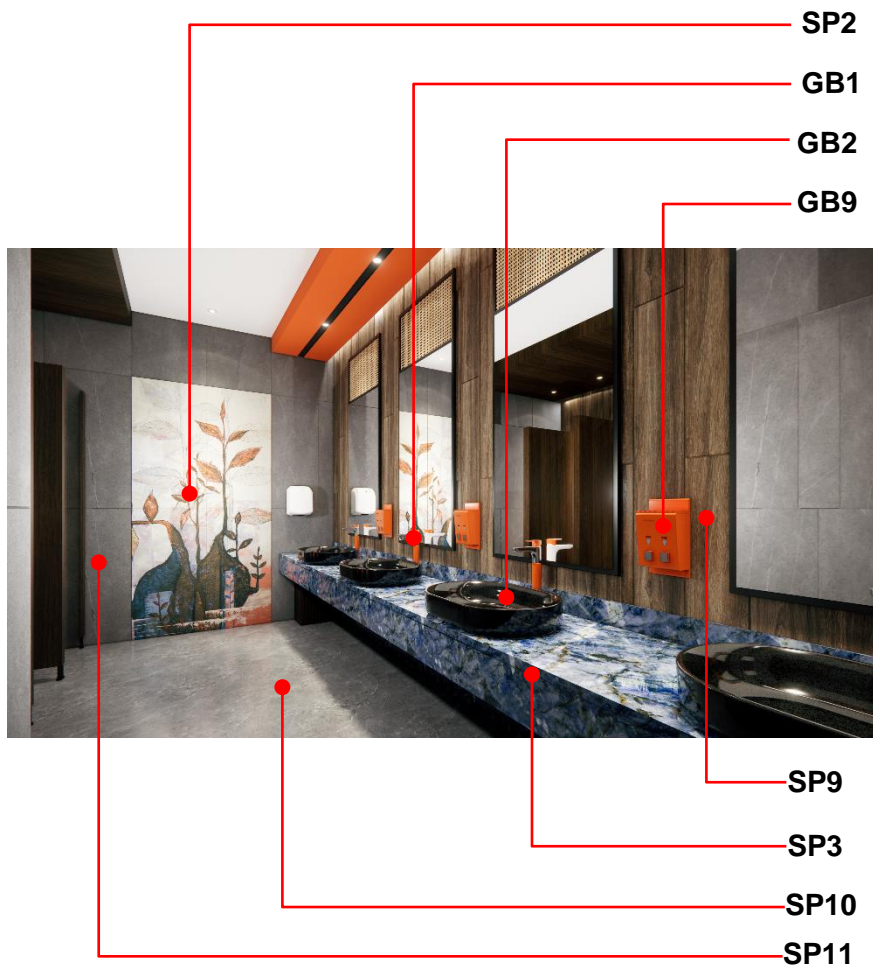

SERATTAN BAMBO

Material

LEGEND

Product by Sunpower

- SP1 = Bakau I
- SP2 = Bakau II
- SP3 = Lemurian Blue
- SP4 = Versalys Griss
- SP5 = Tourmaline Silver
- SP6 = Ibu dan anak
- SP7 = Tangerang Bruno
- SP8 = Acerra Autumn
- SP9 = Ostra Oscuro
- SP10 = Cardoso Nero
- SP11 = Thala Grey

LEGEND

Product by Germany Brilliant

- GB1 = Kran Westafel - GBV8104A
- GB2 = Westafel Body - GBVSTW03-B
- GB3 = Closet - GBC-TS005
- GB4 = Jetwasher - GBS3IV
- GB5 = Fulldrain - VR01OR
- GB6 = Urinoir - GBU WA33
- GB7 = Tissue Holder - GBY50311-GM
- GB8 = Hand Disabled - GBRS09-BP
- GB9 = Soap Dispanser - VRSD02-OR

LEGEND

- F1 = Serabut Bambo
- F2 = Rattan
- F3 = Bambo