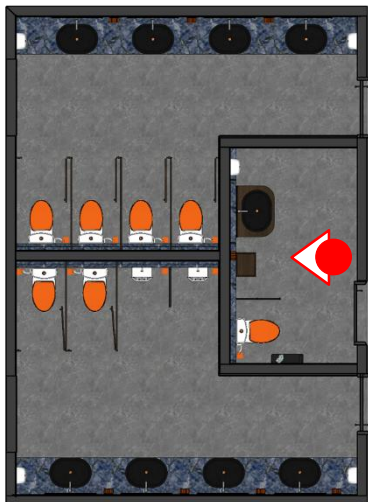

Restaurant	: 219,09	m2
Public Toilet	: 44,26	m2
	263,35	m2

LEGEND

1. Restaurant (Serattan Bambo)
2. Public Toilet

SERATTAN BAMBO

AREA

Restaurant : 219,09 m2

LEGEND

- 1. Dining Area
- 2. Bar Area
- 3. Instagramable / Photo spot

ELEVATION B PUBLIC TOILET
scale 1:35

SERATTAN BAMBO

DINNING AREA

SERATTAN BAMBO

DINNING AREA

SERATTAN BAMBO

DINNING AREA

SERATTAN BAMBO

BAR AREA

SERATTAN BAMBO

WOMEN'S TOILET

SERATTAN BAMBO

WOMEN'S TOILET

SERATTAN BAMBO

MEN'S TOILET

SERATTAN BAMBO