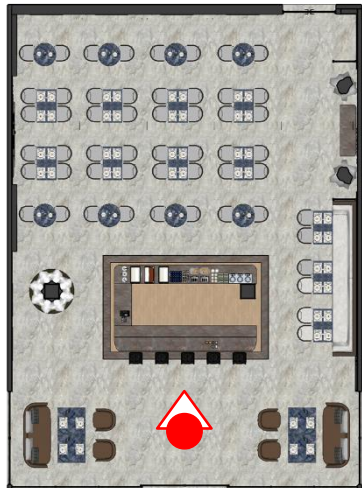

Restaurant	: 219,09	m2
Public Toilet	: 44,26	m2
	263,35	m2

LEGEND

1. Restaurant (Serattan Bambo)
2. Public Toilet

SERATTAN BAMBO

AREA

Restaurant : 219,09 m2

LEGEND

- 1. Dining Area
- 2. Bar Area
- 3. Instagramable / Photo spot

SERATTAN BAMBO

AREA

Public Toilet : 44,26 m2

LEGEND

- 1. Women's Toilet
- 2. Men's Toilet
- 3. Disabled Toilet

SERATTAN BAMBO

SERATTAN BAMBO

ELEVATION A PUBLIC TOILET
scale 1:35

ELEVATION B PUBLIC TOILET
scale 1:35

SERATTAN BAMBO

DINNING AREA

SERATTAN BAMBO

DINNING AREA

SERATTAN BAMBO

DINNING AREA

SERATTAN BAMBO

BAR AREA

SERATTAN BAMBO

WOMEN'S TOILET

SERATTAN BAMBO

WOMEN'S TOILET

SERATTAN BAMBO

MEN'S TOILET

SERATTAN BAMBO