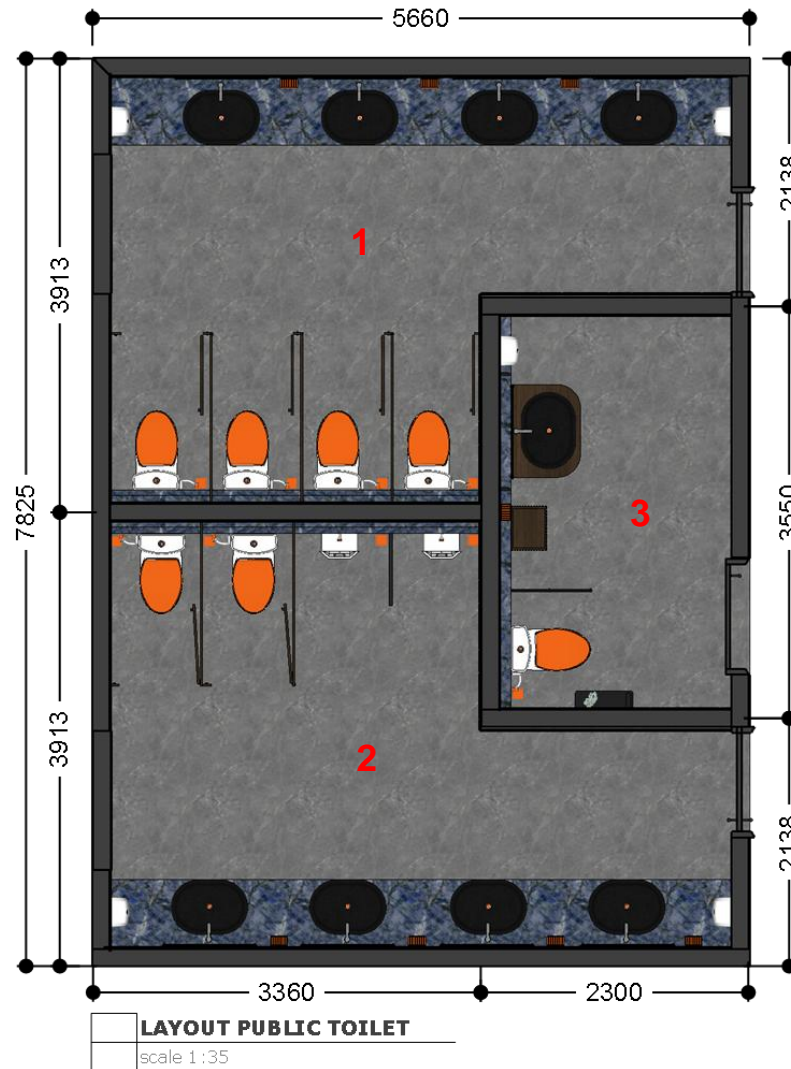

Restaurant	: 219,09	m2
Public Toilet	: 44,26	m2
	263,35	m2

LEGEND

1. Restaurant (Serattan Bambo)
2. Public Toilet

SERATTAN BAMBO

AREA

Restaurant : 219,09 m2

LEGEND

- 1. Dining Area
- 2. Bar Area
- 3. Instagramable / Photo spot

SERATTAN BAMBO

AREA

Public Toilet : 44,26 m2

LEGEND

- 1. Women's Toilet
- 2. Men's Toilet
- 3. Disabled Toilet

SERATTAN BAMBO

SERATTAN BAMBO

ELEVATION A PUBLIC TOILET
scale 1:35