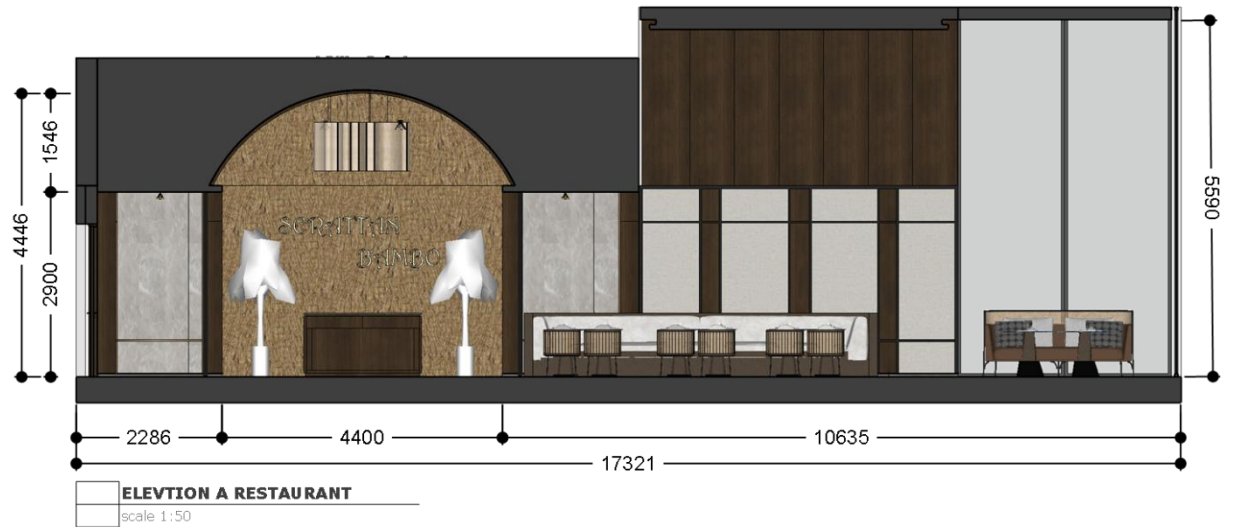

Restaurant	: 219,09	m2
Public Toilet	: 44,26	m2
	263,35	m2

LEGEND

1. Restaurant (Serattan Bambo)
2. Public Toilet

SERATTAN BAMBO

AREA

Restaurant : 219,09 m2

LEGEND

- 1. Dining Area
- 2. Bar Area
- 3. Instagramable / Photo spot

SERATTAN BAMBO

AREA

Public Toilet : 44,26 m2

LEGEND

- 1. Women's Toilet
- 2. Men's Toilet
- 3. Disabled Toilet

SERATTAN BAMBO

SERATTAN BAMBO

ELEVATION A PUBLIC TOILET
scale 1:35