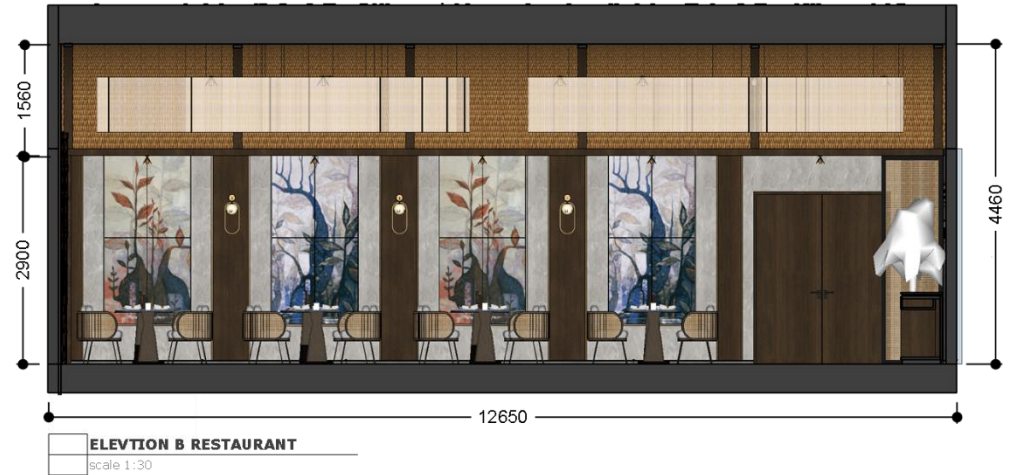

Restaurant	: 219,09	m2
Public Toilet	: 44,26	m2
	263,35	m2

LEGEND

1. Restaurant (Serattan Bambo)
2. Public Toilet

SERATTAN BAMBO

AREA

Restaurant : 219,09 m2

LEGEND

- 1. Dining Area
- 2. Bar Area
- 3. Instagramable / Photo spot

SERATTAN BAMBO

AREA

Public Toilet : 44,26 m2

LEGEND

- 1. Women's Toilet
- 2. Men's Toilet
- 3. Disabled Toilet

SERATTAN BAMBO

SERATTAN BAMBO

ELEVATION A PUBLIC TOILET
scale 1:35