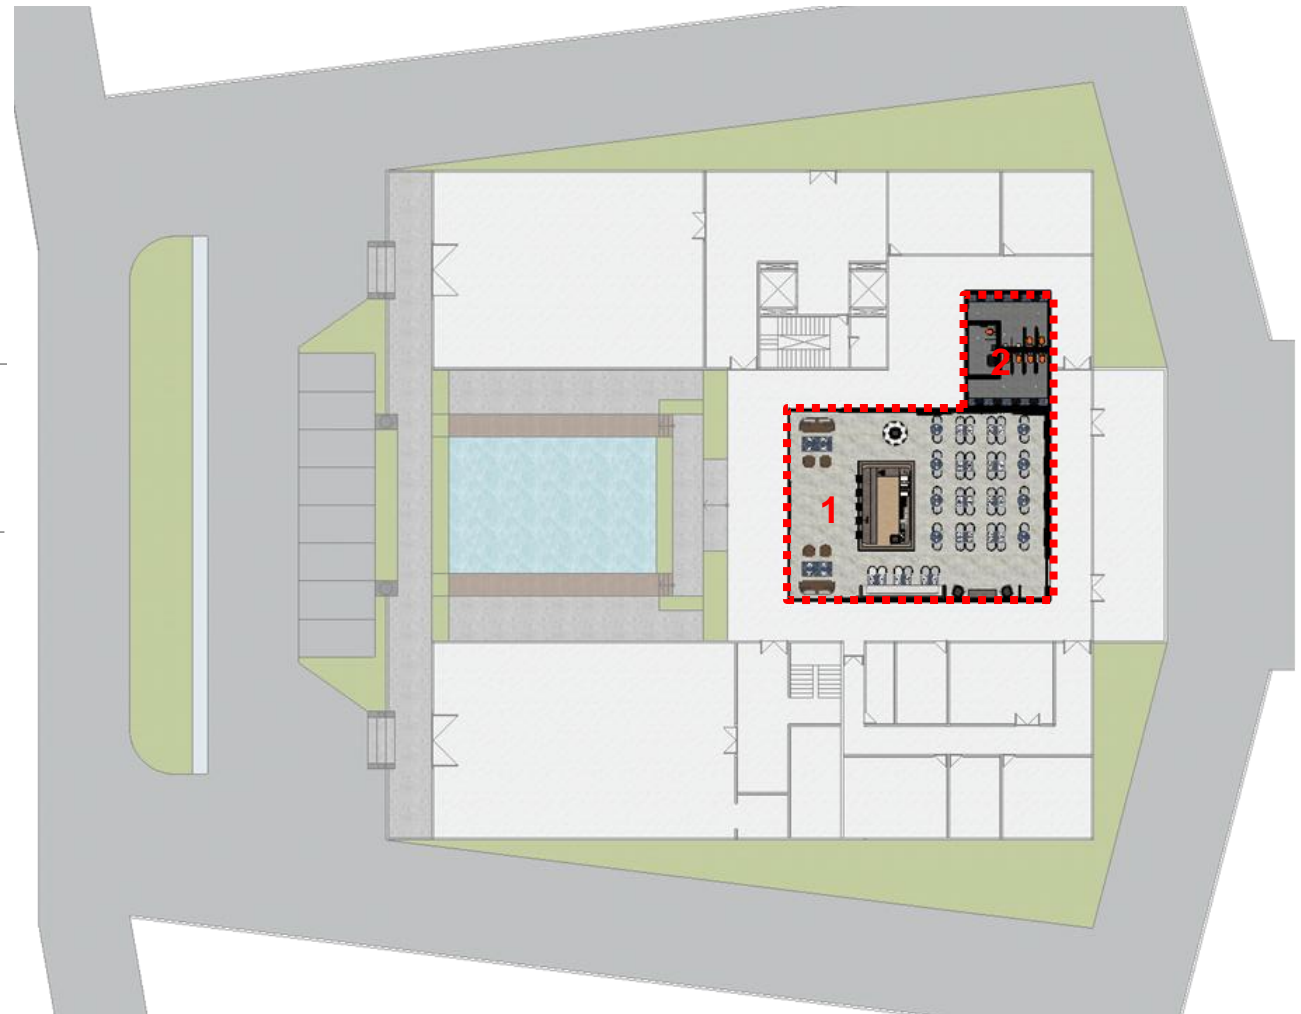

Restaurant	: 219,09	m2
Public Toilet	: 44,26	m2
	263,35	m2

LEGEND

1. Restaurant (Serattan Bambo)
2. Public Toilet

SERATTAN BAMBO

AREA

Restaurant : 219,09 m2

LEGEND

- 1. Dining Area
- 2. Bar Area
- 3. Instagramable / Photo spot

SERATTAN BAMBO

AREA

Public Toilet : 44,26 m2

LEGEND

- 1. Women's Toilet
- 2. Men's Toilet
- 3. Disabled Toilet

SERATTAN BAMBO

SERATTAN BAMBO

ELEVATION A PUBLIC TOILET
scale 1:35