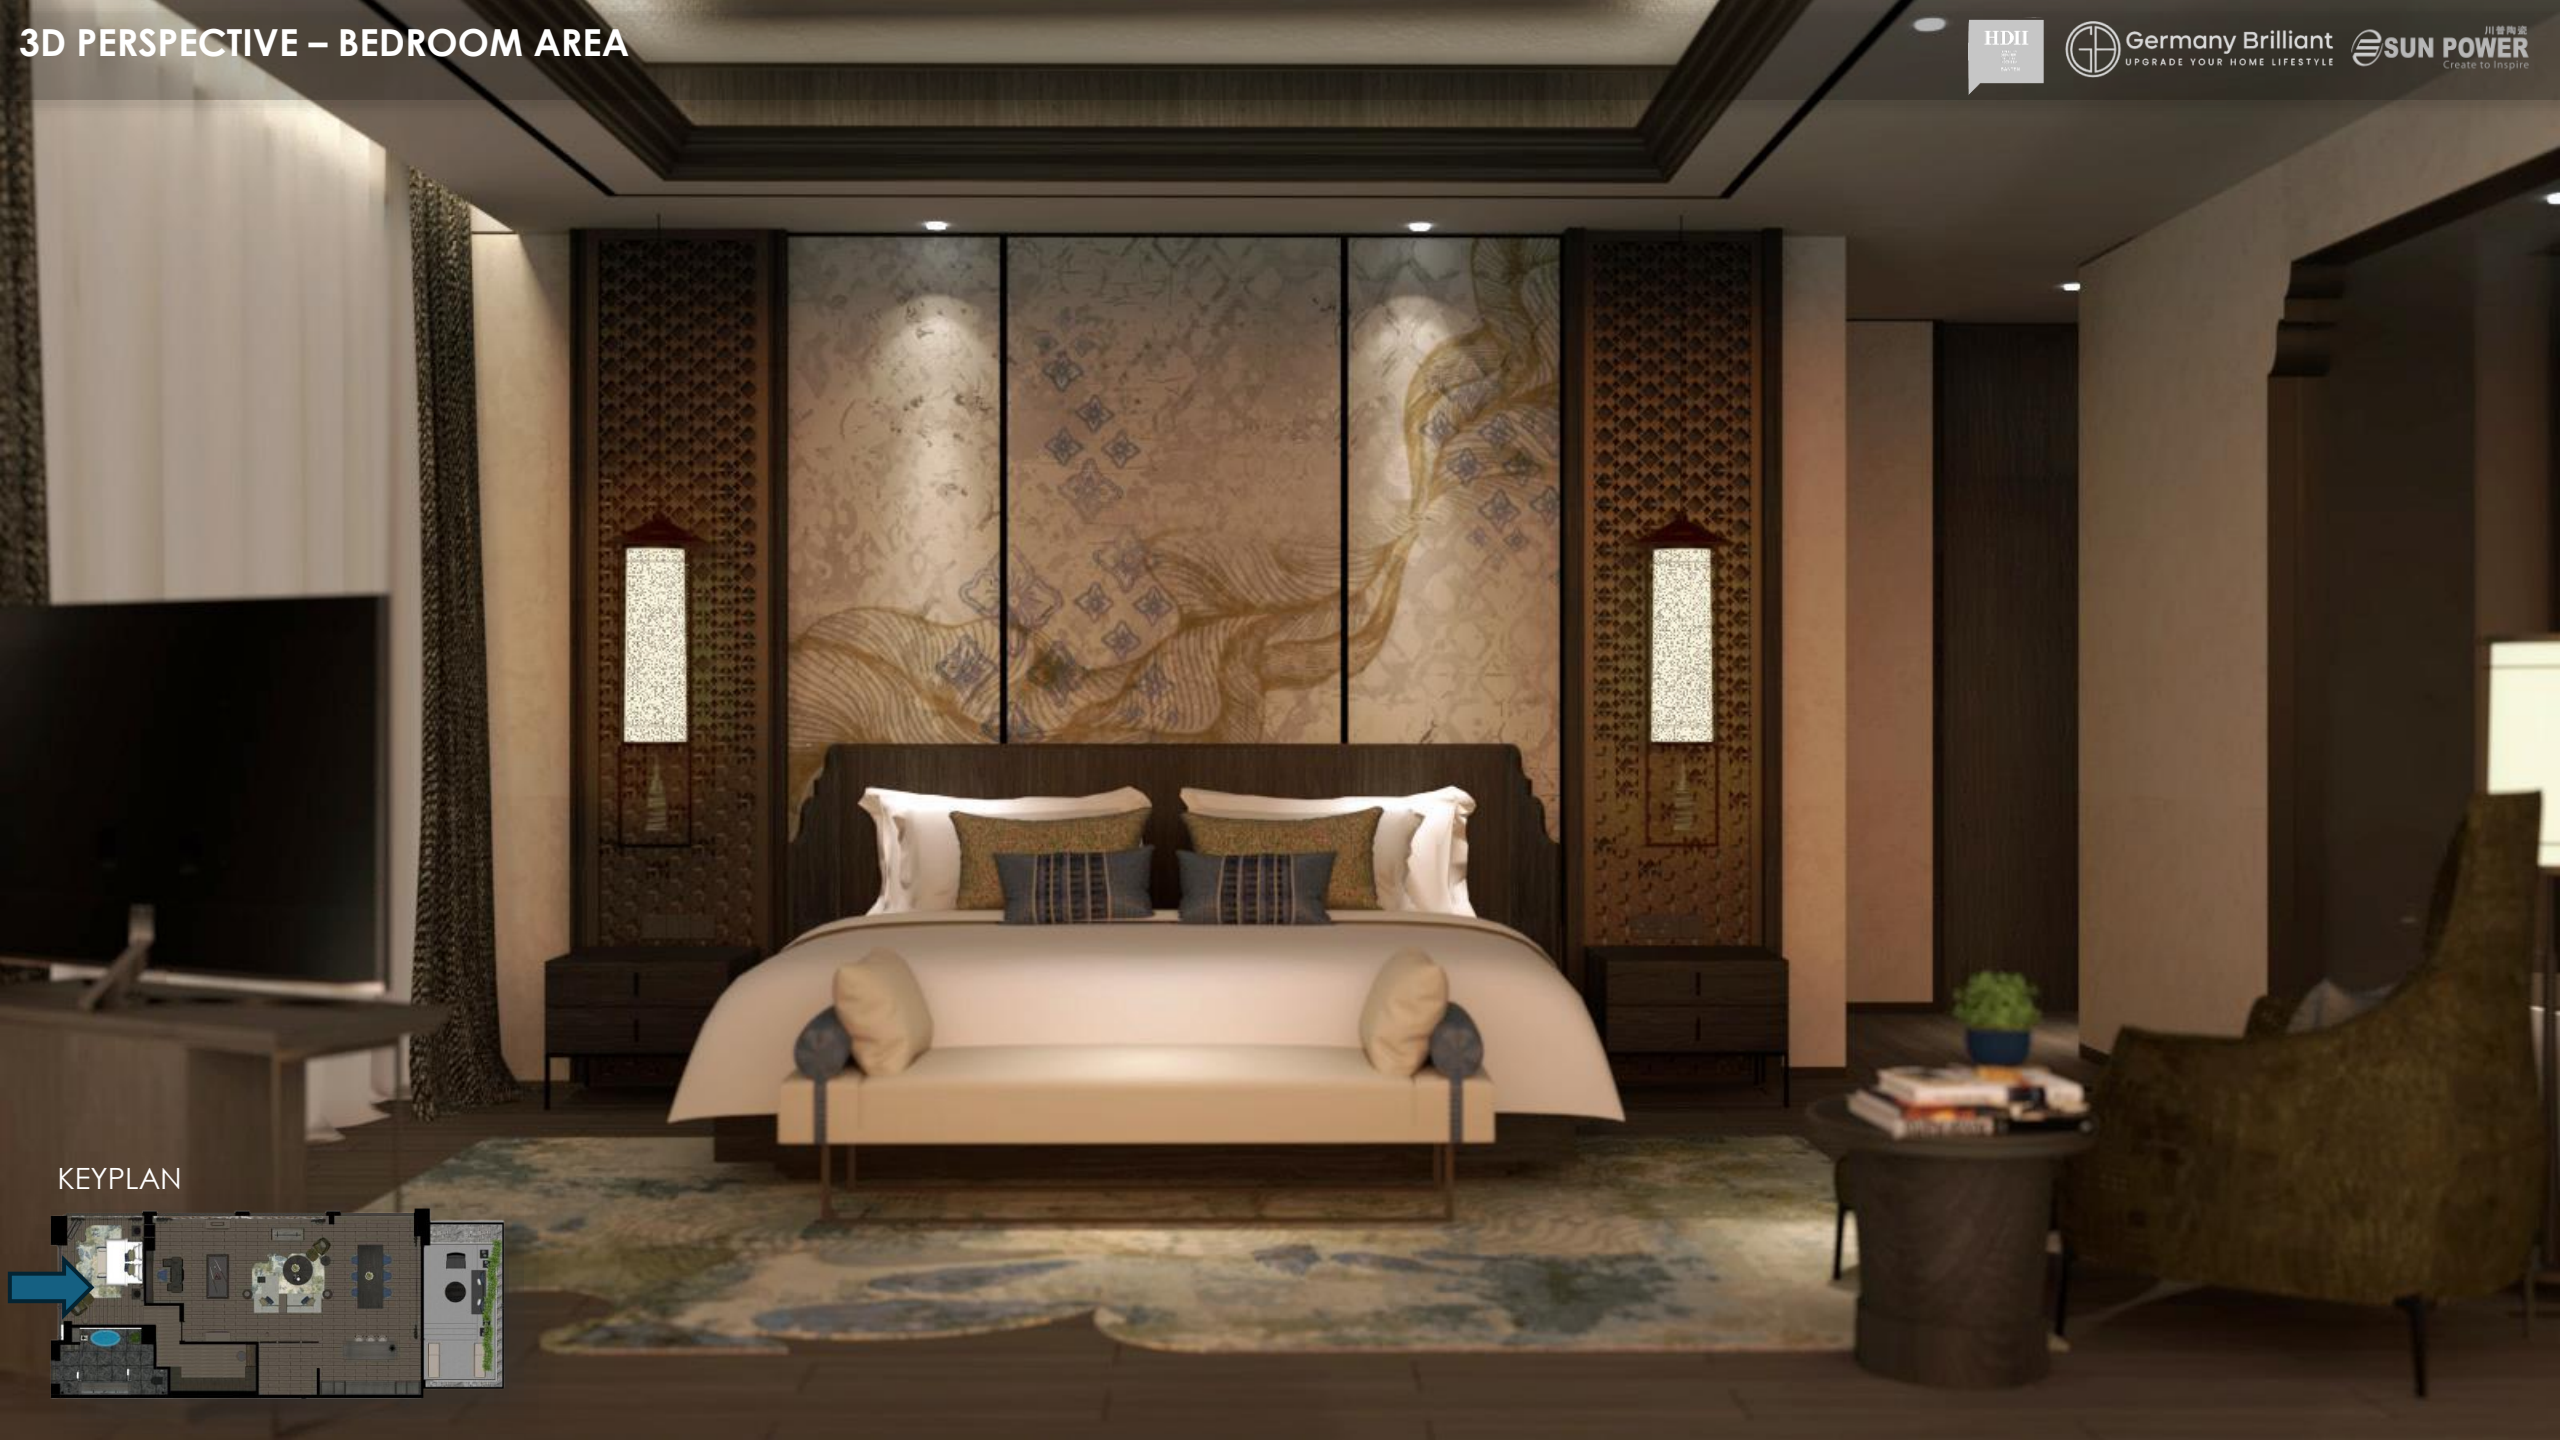

3D PERSPECTIVE – LIVING DINING AREA

KEYPLAN

3D PERSPECTIVE – BEDROOM AREA

KEYPLAN

3D PERSPECTIVE BATHROOM AREA

KEYPLAN

ELEVATION A – LIVING DINING AREA

ELEVATION B – LIVING DINING AREA

TERIMA KASIH

INTERIOR DESIGN PRESENTATION
OBJECT : PRESIDENT SUITE (ROOM) – HOTEL BINTANG 5
OLEH FERDY PRADIPTA ZULFANINATA